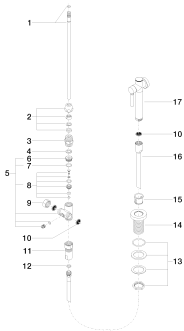

Kitchen - Series-various
Side spray set - polished chrome
Article number: 27 718 970-00 0010

- Spray mode
- Integrated diverter
- Total height 6-1/4"
- Side spray hole diameter 1-1/4"
- Fabric braided spray hose 59"
- Sprayface with descaling system
- lead-free
- Internal backflow preventer.
- Residual water may drip from the sprayer after shut-off

polished chrome

Discontinued items available to order until 30.09.2028

All dimensions in mm / inch = mm x 0,0394

Flow rate chart

Kitchen - Series-various
Side spray set - polished chrome
Article number: 27 718 970-00 0010

Kitchen - Series-*various*
Side spray set - polished chrome
Article number: 27 718 970-00 0010

Other surface finishes

platinum matte
27 718 970-06 0010

platinum
27 718 970-08 0010

Cyprum
27 718 970-49 0010

More custom finish options are available via special production (xTra Service). Please see our finish matrix for availability and pricing or contact a Dornbracht representative.

Spare parts list

Number	Item Number	Designation	Number of units
--------	-------------	-------------	-----------------