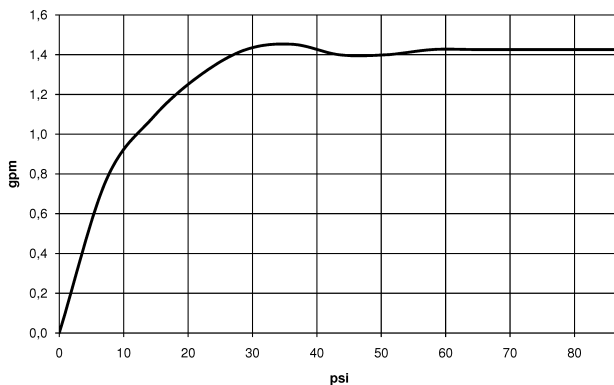

Kitchen - Series-various
Side spray set - polished chrome
Article number: 27 718 970-00 0010

- Spray mode
- Integrated diverter
- Total height 6-1/4"
- Side spray hole diameter 1-1/4"
- Fabric braided spray hose 59"
- Sprayface with descaling system
- lead-free
- Internal backflow preventer.
- Residual water may drip from the sprayer after shut-off

polished chrome

Discontinued items available to order until 30.09.2028

All dimensions in mm / inch = mm x 0,0394

Flow rate chart

Kitchen - Series-various
Side spray set - polished chrome
Article number: 27 718 970-00 0010